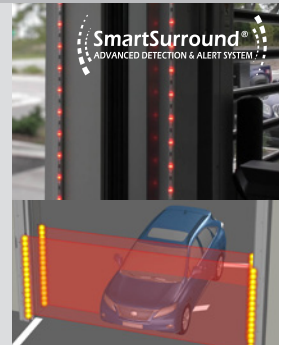

System 4 shown with optional rotary disconnect

Standard maximum sizes shown; larger sizes may be available upon request.

Panel Design

- Integral rubber weatherseal between the slats provides a tight weatherseal across the entire panel
- Patented hinge design allows for removal and replacement of individual slats without disassembling the door panel

Integral rubber weatherseal

Safety is Standard

- **SmartSurround[®] Advanced Detection and Alert System**
Intuitive light curtain system + LED safety lights for traffic recognition, detection and alerting
- **Advanced³ Light Curtain Safety System** continuously monitors doorway opening
- Mechanical brake release lever allows door opening in the event of power failure