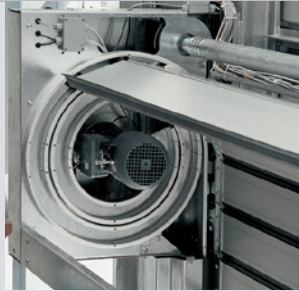

Size/Dimensions

- Maximum width up to 26'3"
- Maximum height up to 22'11"

Travel Speed

- Opening speed up to 60 inches per second

Spiral Technology

- Unique, patented design creates no metal-to-metal contact, resulting in less wear and tear on the panel
- Ultra quiet and low maintenance operation
- Utilizes AC drive motor with variable speeds to allow for soft acceleration and deceleration

AC drive motor

Architectural Styling

- Sleek, double-walled, clear anodized aluminum slats are 6 inches high with an integral weatherseal between each panel
- Durable 'Rytec silver' powder coated finish* is UV-stable and resists rust, corrosion and fingerprints